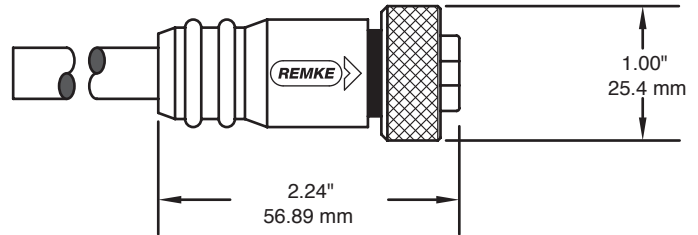

ELECTRICAL

Voltage Rating	600 V
Contact Resistance	≤5mΩ

ENVIRONMENTAL

Protection	IP 67
Operating Temp	-20°C to 105°C

CERTIFICATIONS

	Recognized, File No. E165657
	Certified, File No. E165657

OPTIONS

#16 AWG TPE Cable
#18 AWG (PVC) Plug Assemblies
Stainless Steel Couplers
Plastic Couplers

STRAIGHT PLUG

90° PLUG

PLUG ASSEMBLY PART NUMBERS						
Number of Poles	Male Face View	Wiring Color Code	AMP RTG. @ 600V	Cable Length	Straight	90°
2		1-White 2-Black	13A	3 FT	102B0030AP	102D0030AP
			13A	6 FT	102B0060AP	102D0060AP
			13A	12 FT	102B0120AP	102D0120AP
			13A	20 FT	102B0200AP	102D0200AP
3		1-Green 2-Black 3-White	13A	3 FT	103B0030AP	103D0030AP
			13A	6 FT	103B0060AP	103D0060AP
			13A	12 FT	103B0120AP	103D0120AP
			13A	20 FT	103B0200AP	103D0200AP
4		1-Black 2-White 3-Red 4-Green	10A	3 FT	104B0030AP	104D0030AP
			10A	6 FT	104B0060AP	104D0060AP
			10A	12 FT	104B0120AP	104D0120AP
			10A	20 FT	104B0200AP	104D0200AP
5		1-White 2-Red 3-Green 4-Orange 5-Black	8A	3 FT	105B0030AP	105D0030AP
			8A	6 FT	105B0060AP	105D0060AP
			8A	12 FT	105B0120AP	105D0120AP
			8A	20 FT	105B0200AP	105D0200AP
6		1-White 2-Red 3-Green 4-Orange 5-Black 6-Blue	8A	3 FT	106AB0030AP	106AD0030AP
			8A	6 FT	106AB0060AP	106AD0060AP
			8A	12 FT	106AB0120AP	106AD0120AP
			8A	20 FT	106AB0200AP	106AD0200AP