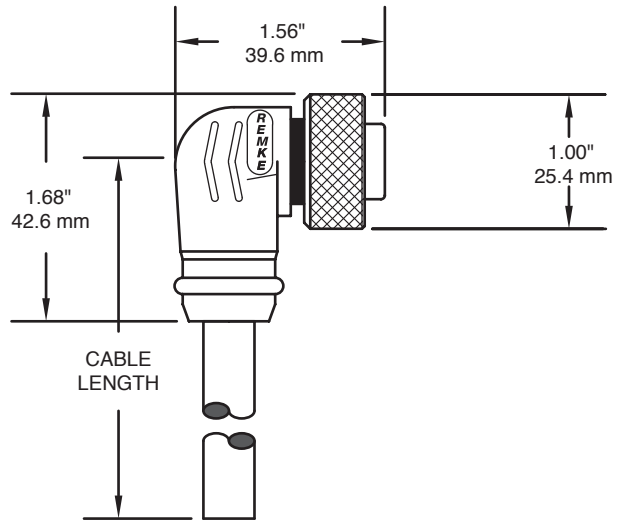

2 TO 6 POLE PVC MINI-LINK™ PLUG ASSEMBLIES

SPECIFICATIONS

MATERIALS

Body	PVC
Contact Sleeve	Stainless Steel
Contact	Brass, Gold Plated over Nickel
Coupling Nut	Machined Aluminum, Black Anodized
Cable	#16 AWG Type STOW, 65 x #34 stranding 105° C
Cable Diameters	2/C-.37", 3/C-.39", 4/C-.42", 5/C-.50", 6/C-.53"

ELECTRICAL

Voltage Rating	600 V
Contact Resistance	≤5mΩ

ENVIRONMENTAL

Protection	IP 67
Operating Temp	-20°C to 105°C

CERTIFICATIONS

	Recognized, File No. E165657
	Certified, File No. E165657

OPTIONS

#16 AWG TPE Cable
#18 AWG (PVC) Plug Assemblies
Stainless Steel Couplers
Plastic Couplers

STRAIGHT PLUG

90° PLUG

PLUG ASSEMBLY PART NUMBERS						
Number of Poles	Male Face View	Wiring Color Code	AMP RTG. @ 600V	Cable Length	Straight	90°
2		1-White 2-Black	13A	3 FT	102B0030AP	102D0030AP
			13A	6 FT	102B0060AP	102D0060AP
			13A	12 FT	102B0120AP	102D0120AP
			13A	20 FT	102B0200AP	102D0200AP
3		1-Green 2-Black 3-White	13A	3 FT	103B0030AP	103D0030AP
			13A	6 FT	103B0060AP	103D0060AP
			13A	12 FT	103B0120AP	103D0120AP
			13A	20 FT	103B0200AP	103D0200AP
4		1-Black 2-White 3-Red 4-Green	10A	3 FT	104B0030AP	104D0030AP
			10A	6 FT	104B0060AP	104D0060AP
			10A	12 FT	104B0120AP	104D0120AP
			10A	20 FT	104B0200AP	104D0200AP
5		1-White 2-Red 3-Green 4-Orange 5-Black	8A	3 FT	105B0030AP	105D0030AP
			8A	6 FT	105B0060AP	105D0060AP
			8A	12 FT	105B0120AP	105D0120AP
			8A	20 FT	105B0200AP	105D0200AP
6		1-White 2-Red 3-Green 4-Orange 5-Black 6-Blue	8A	3 FT	106AB0030AP	106AD0030AP
			8A	6 FT	106AB0060AP	106AD0060AP
			8A	12 FT	106AB0120AP	106AD0120AP
			8A	20 FT	106AB0200AP	106AD0200AP